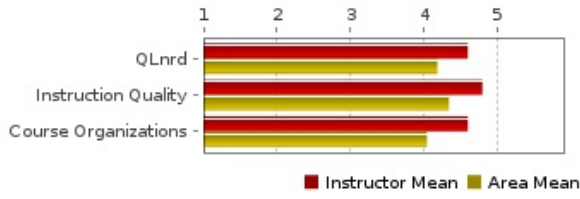

Elements of Instruction

QLnrd

	Response Rate	Mean	Std Dev	A great deal	A lot	A moderate amount	A little	Nothing
AmtLearned	65%	4.60	0.61	10	4	1	0	0

Instruction Quality

	Response Rate	Mean	Std Dev	Excellent	Good	Fair	Poor	Very poor
Instruction Quality	65%	4.80	0.40	12	3	0	0	0

Course Organizations

	Response Rate	Mean	Std Dev	Extremely organized	Very organized	Moderately organized	Slightly organized	Not organized at all
Organized	65%	4.60	0.61	10	4	1	0	0