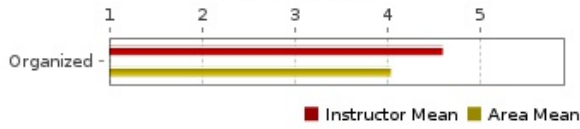

Elements of Instruction

QLnrd

	Response Rate	Mean	Std Dev	A great deal	A lot	A moderate amount	A little	Nothing
AmtLearned	65%	4.60	0.61	10	4	1	0	0

Instruction Quality

	Response Rate	Mean	Std Dev	Excellent	Good	Fair	Poor	Very poor
Instruction Quality	65%	4.80	0.40	12	3	0	0	0

Course Organizations

	Response Rate	Mean	Std Dev	Extremely organized	Very organized	Moderately organized	Slightly organized	Not organized at all
Organized	65%	4.60	0.61	10	4	1	0	0